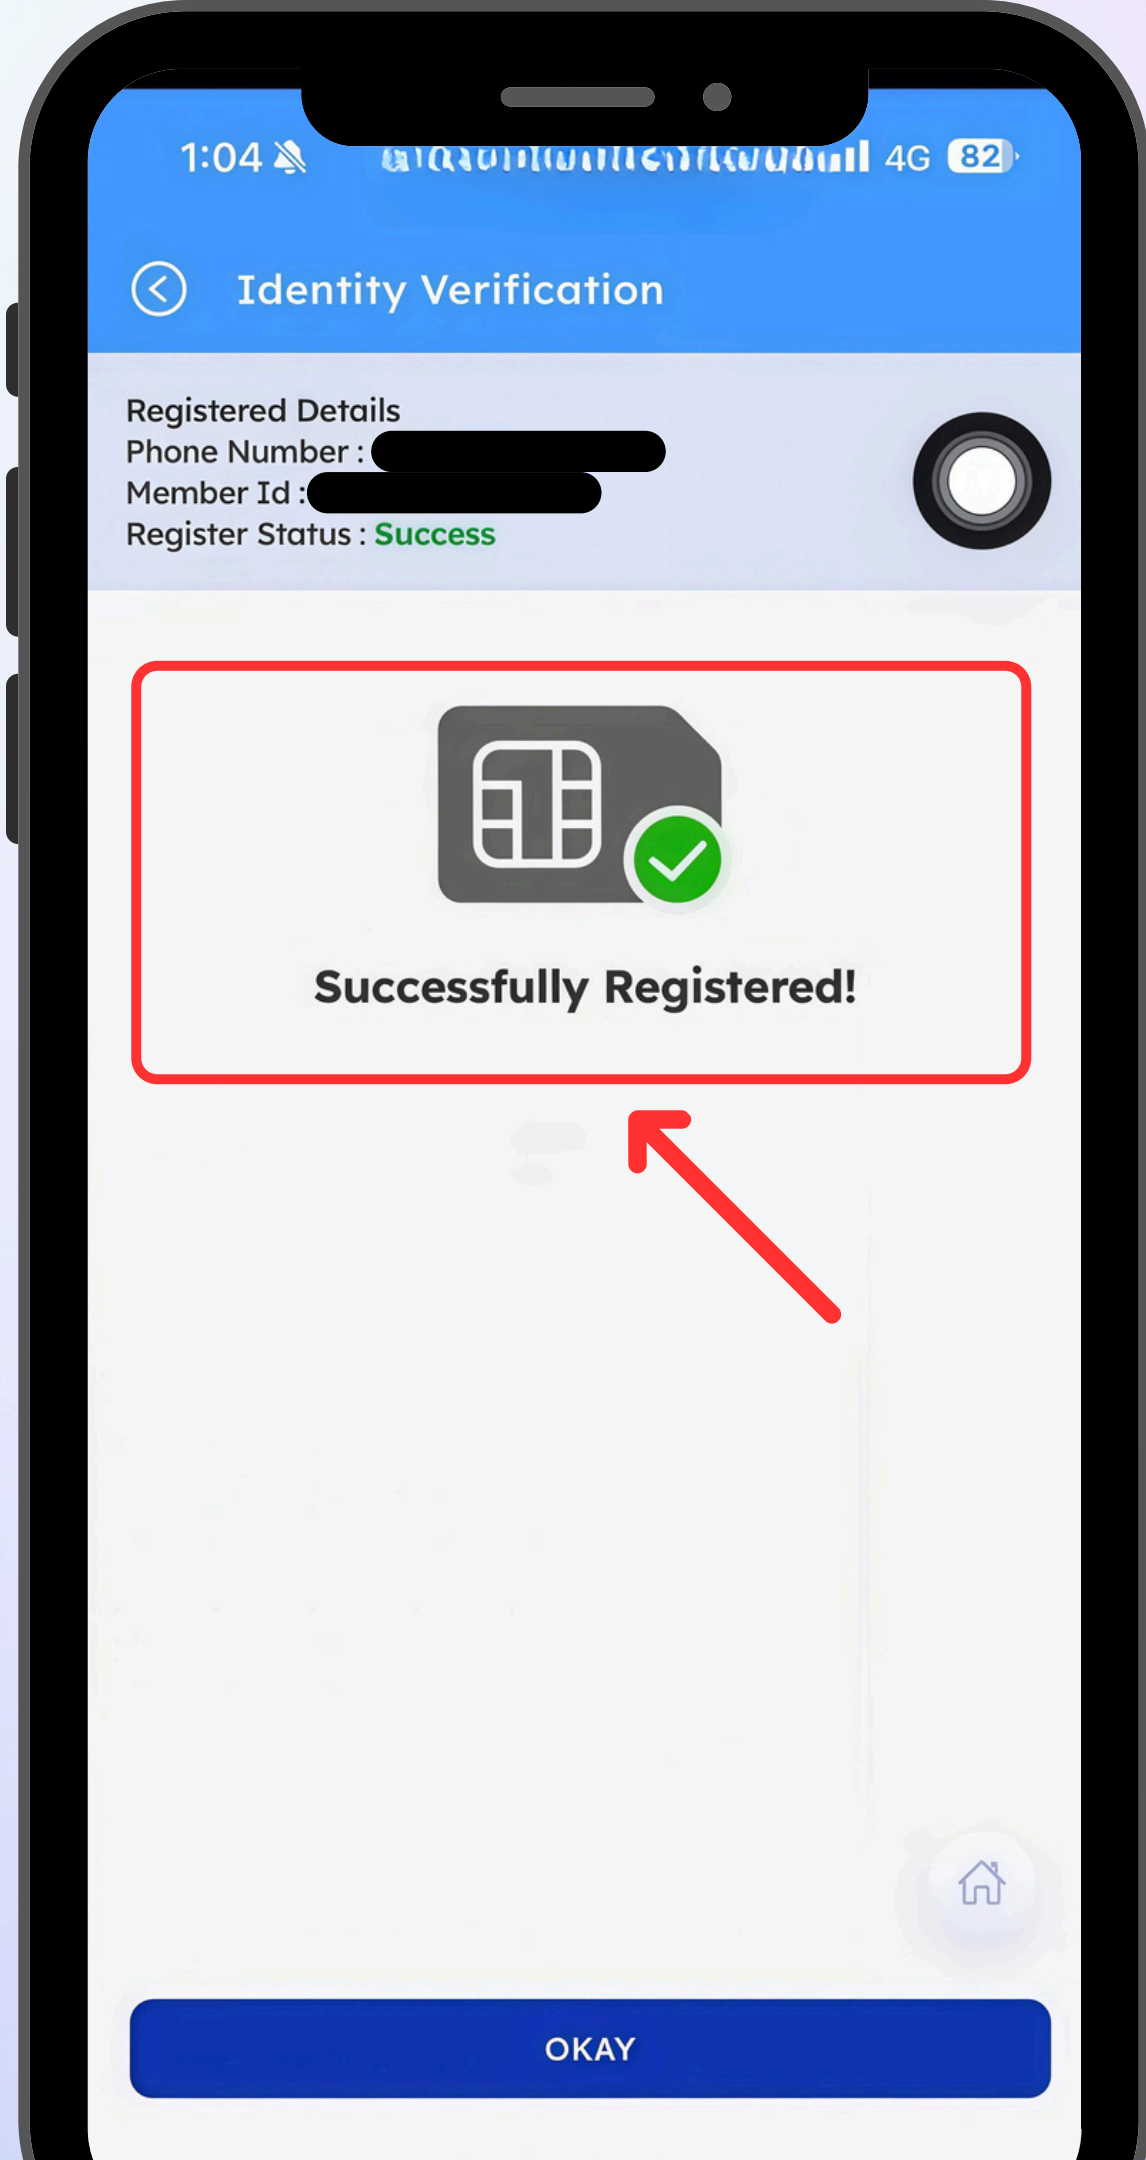

Pengesahan Wajah

Step 11

**Read the terms, tap
“Agree”, then “Next”**

阅读条款，点击“同意”，然后点击“下一步”

**Baca terma, ketik “Setuju”,
kemudian “Seterusnya”**

Step 12

**Your SIM card has been
successfully activated!**

SIM 卡已成功激活!

**Kad SIM anda telah
berjaya diaktifkan!**

Step 13

Tap “First Time Login”

点击 “首次登录”

Ketik “Log Masuk Kali Pertama”

Step 14

Enter the number you have just selected and receive the OTP verification code.

输入您刚刚选择的号码，并接收 **OTP** 验证码。