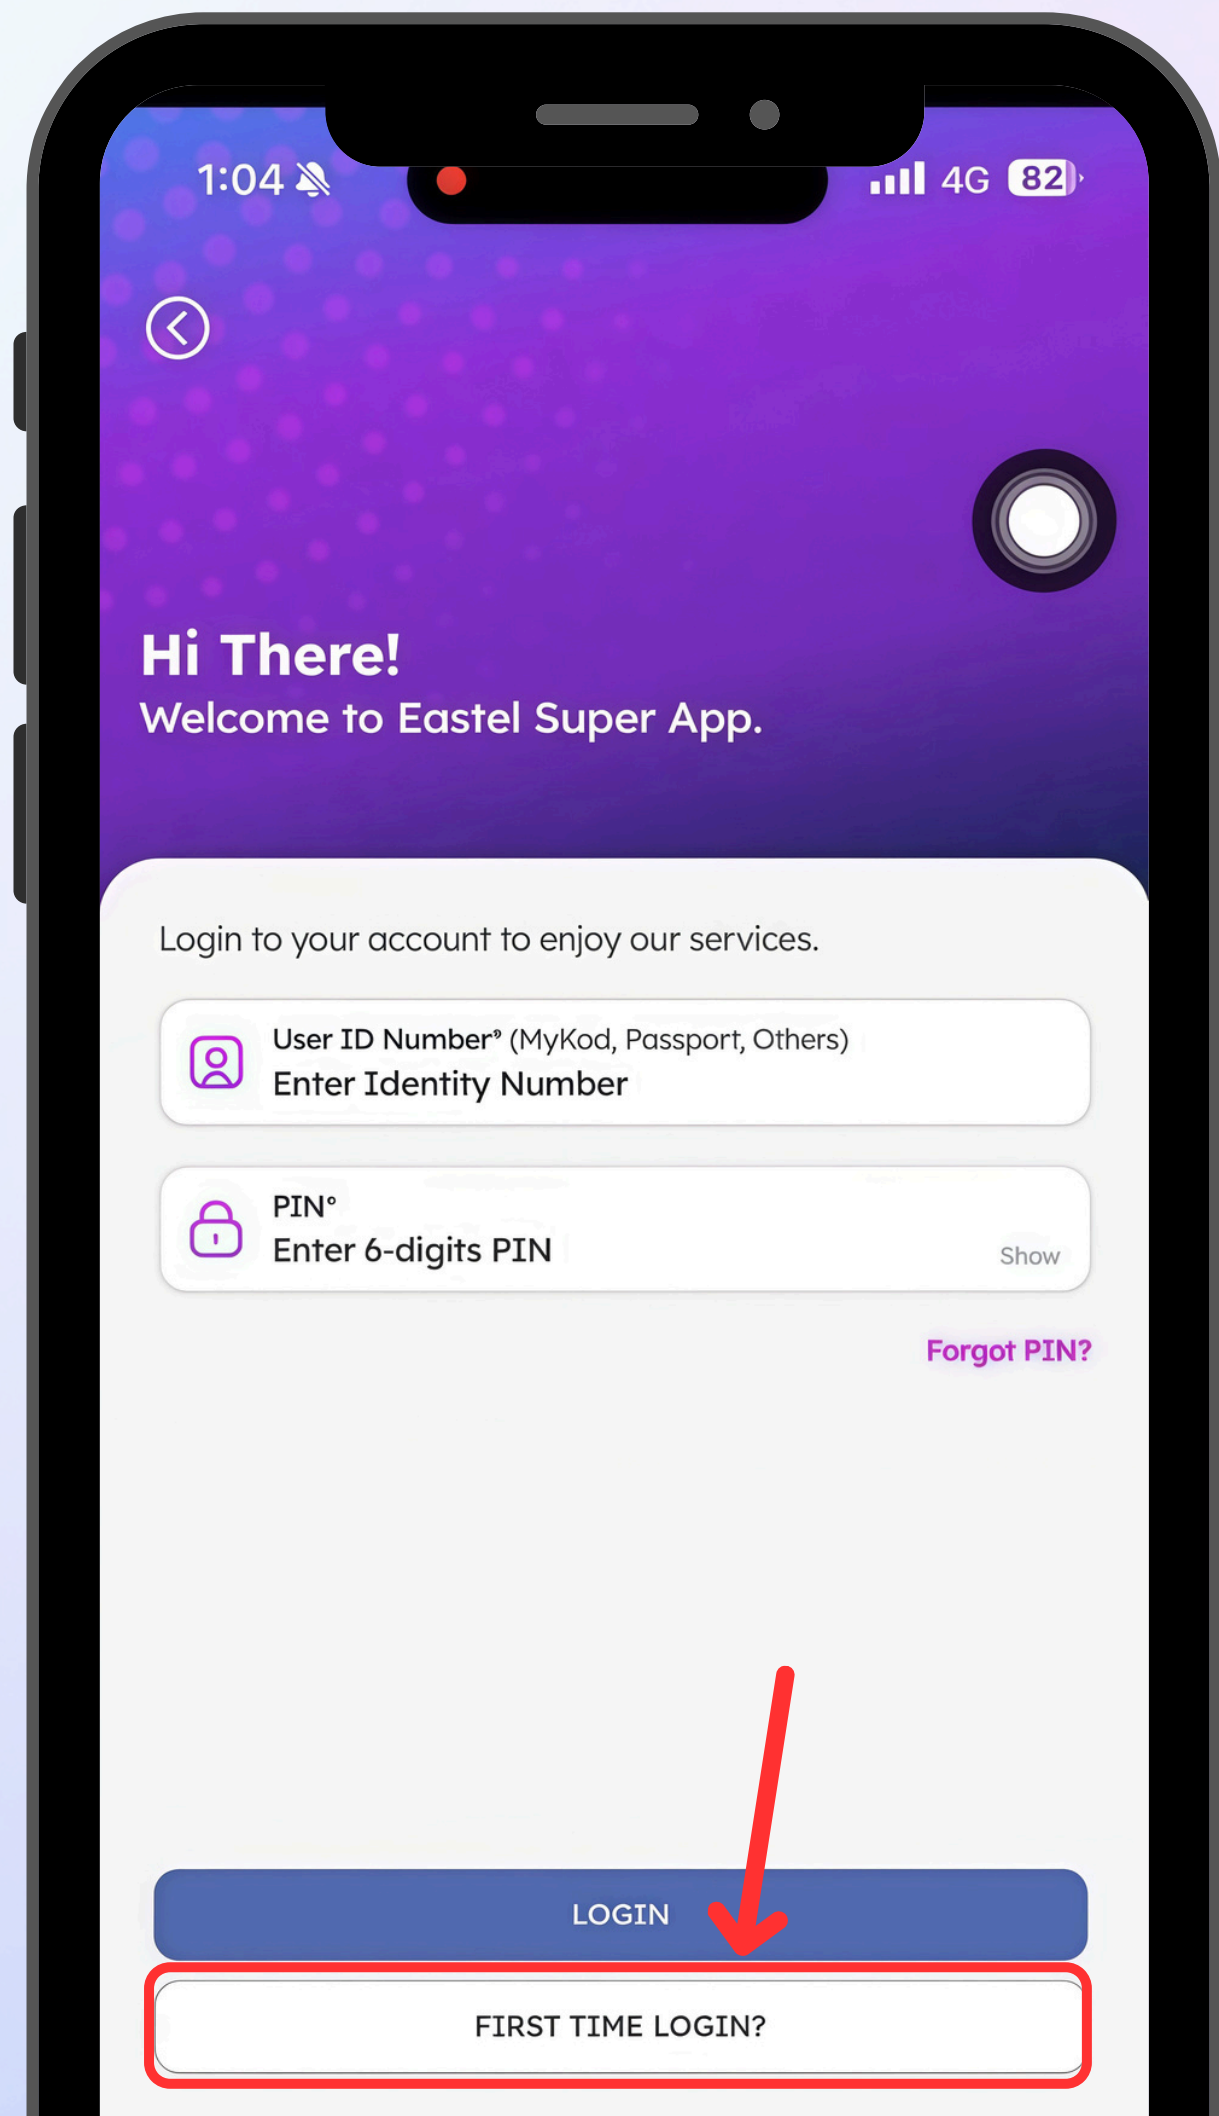

Pengesahan Wajah

Step 11

**Read the terms, tap
“Agree”, then “Next”**

阅读条款，点击“同意”，然后点击“下一步”

**Baca terma, ketik “Setuju”,
kemudian “Seterusnya”**

Step 12

**Your SIM card has been
successfully activated!**

SIM 卡已成功激活!

**Kad SIM anda telah
berjaya diaktifkan!**

Step 13

Tap “First Time Login”

点击 “首次登录”

Ketik “Log Masuk Kali Pertama”

Step 14

Enter the number you have just selected and receive the OTP verification code.

输入您刚刚选择的号码，并接收 **OTP** 验证码。