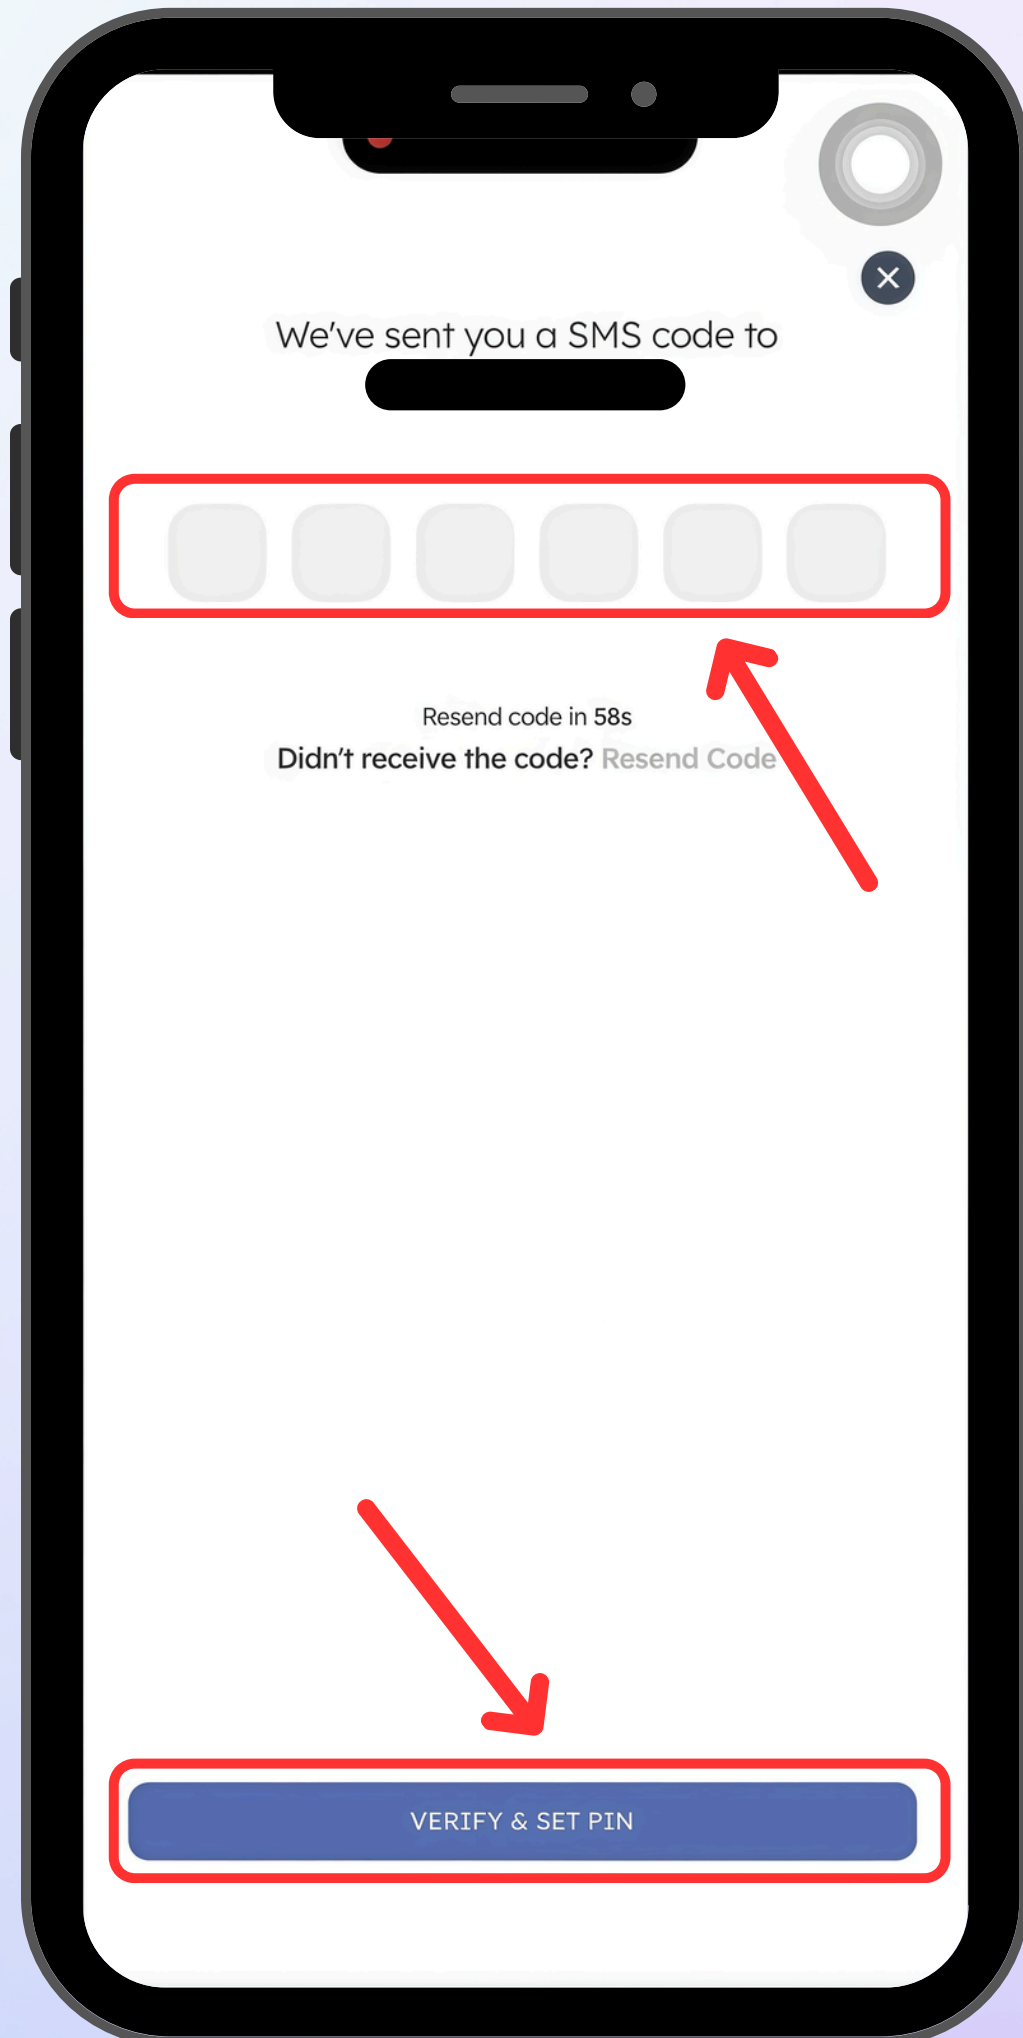

Step 15

Enter the OTP verification code, then proceed to set your PIN.

输入 OTP 验证码，然后前往设置 PIN 码。

Masukkan kod pengesahan OTP, kemudian teruskan untuk menetapkan PIN anda.