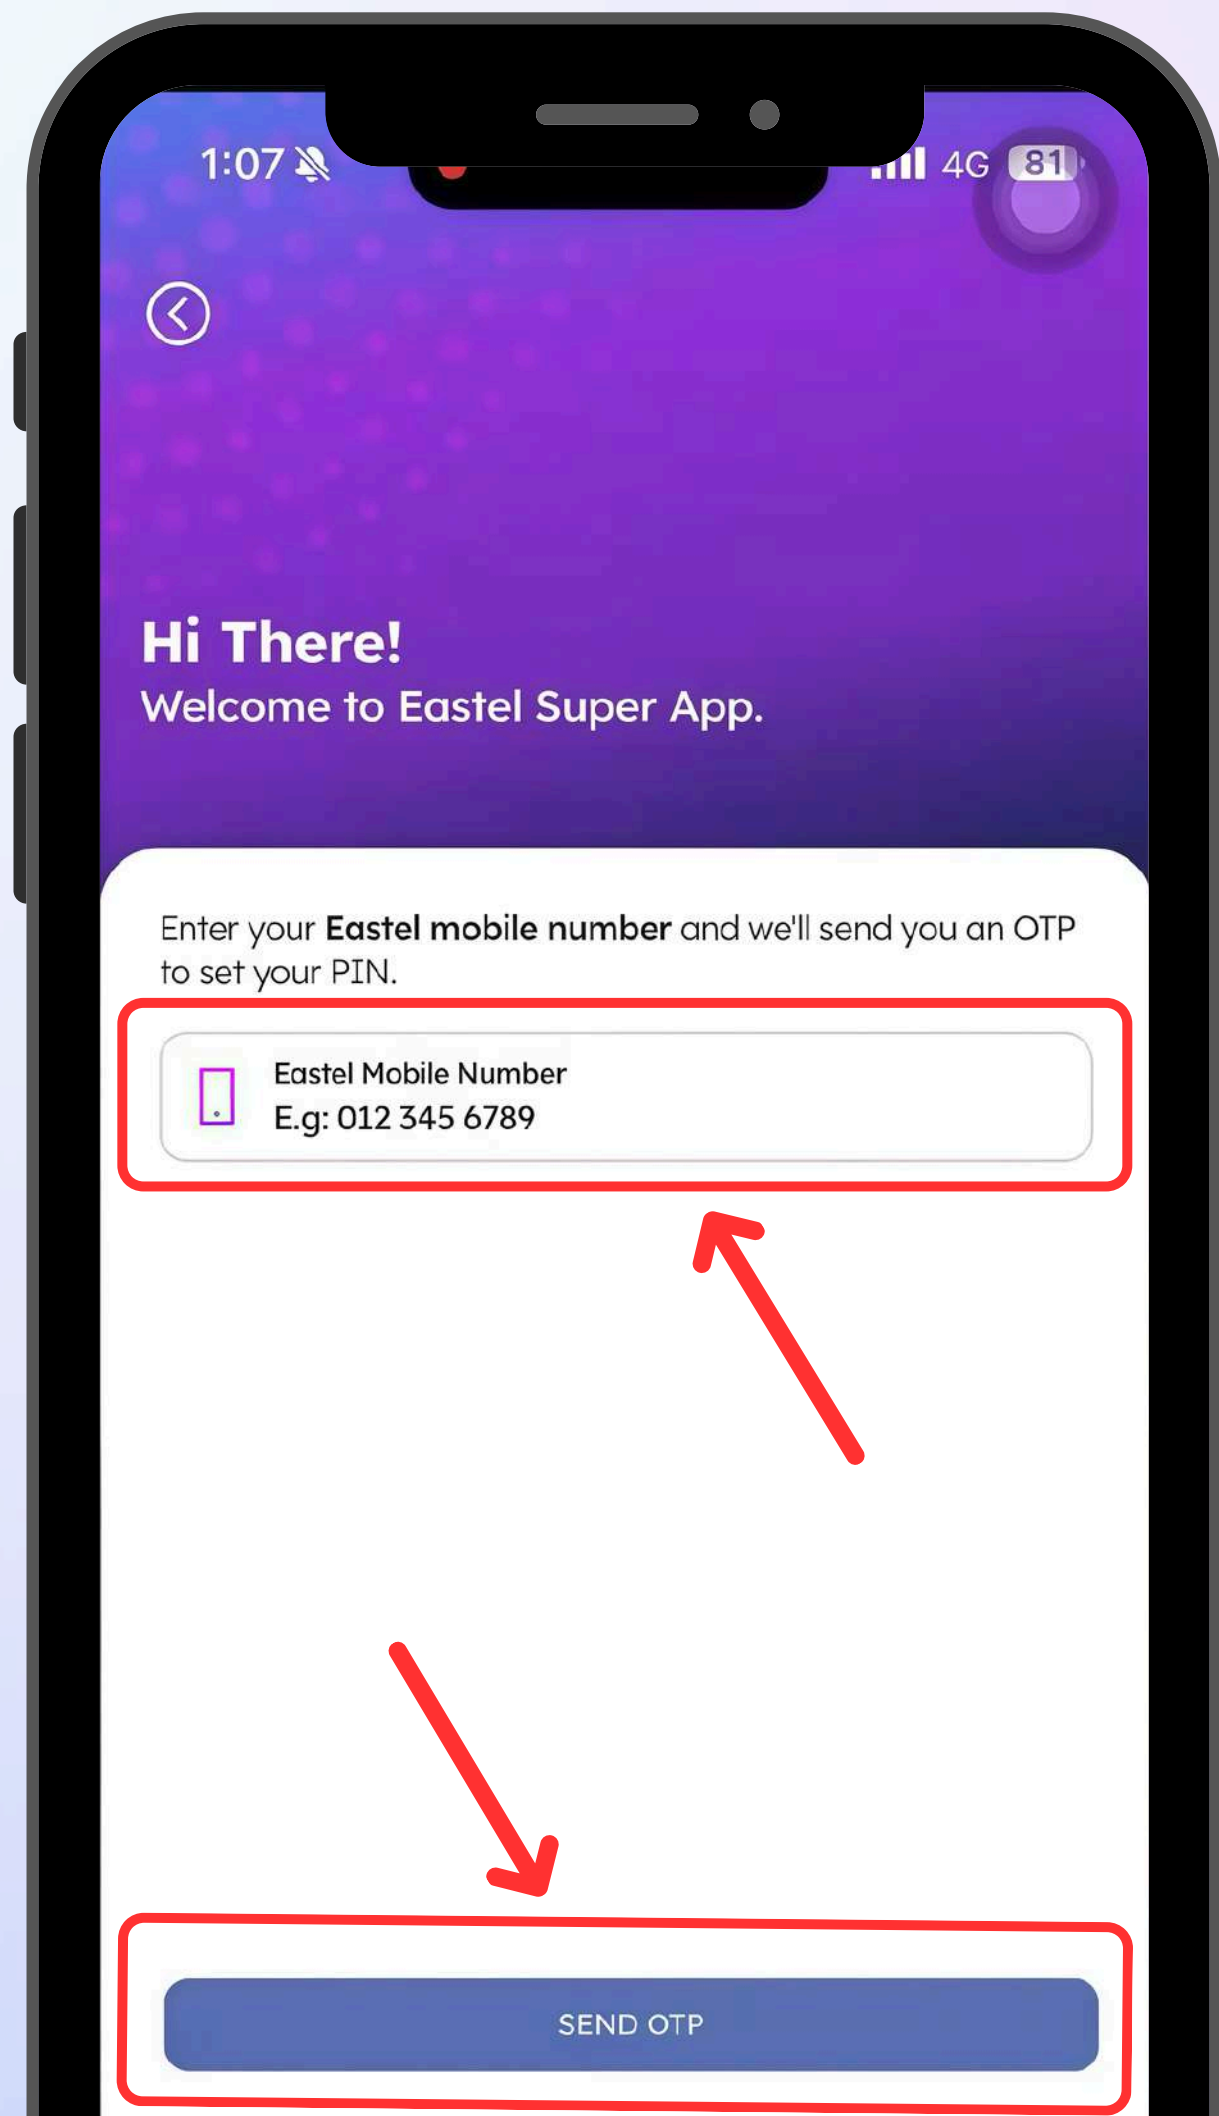

## Pengesahan Wajah

# Step 12

**Your SIM card has been  
successfully activated!**

**SIM 卡已成功激活!**

**Kad SIM anda telah  
berjaya diaktifkan!**

## Step 13

Tap “First Time Login”

点击“首次登录”

Ketik “Log Masuk Kali Pertama”